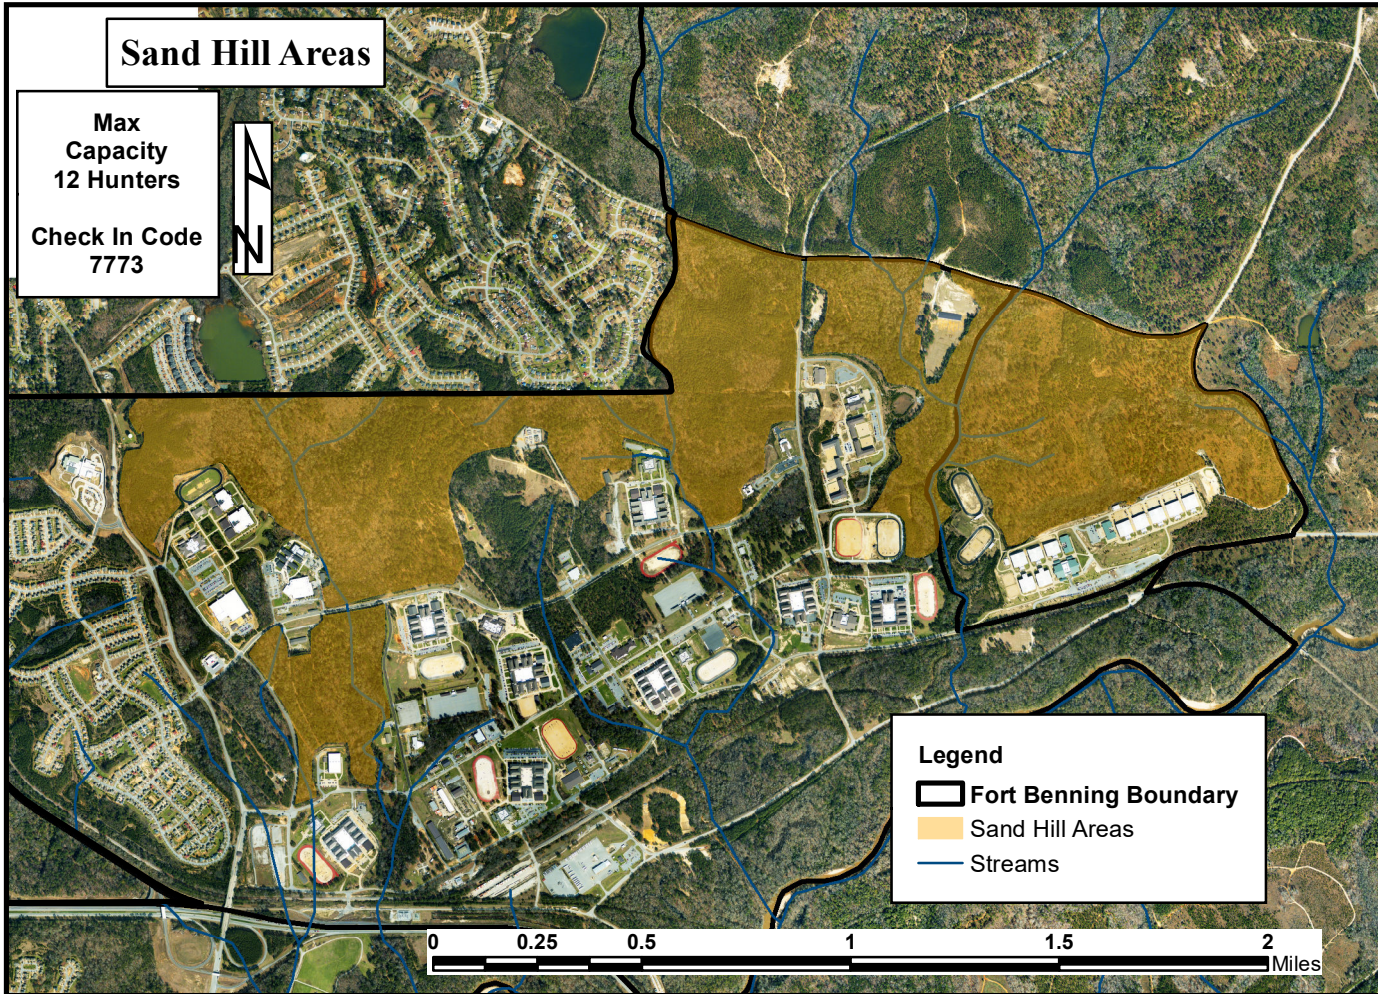

Sand Hill Areas

Max
Capacity
12 Hunters

Check In Code
7773

Legend

-  Fort Benning Boundary
-  Sand Hill Areas
-  Streams

0 0.25 0.5 1 1.5 2 Miles